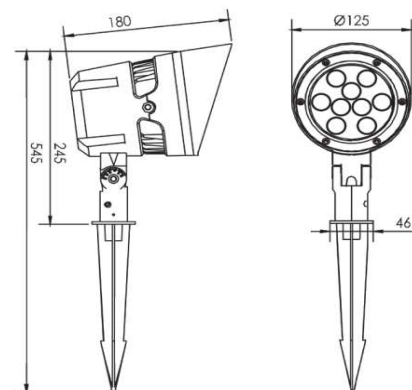

Sovitron Interior Pvt.Ltd.

Model Name

GOTHIC-1104S/DL-OSL-1104SA-9

Description

Flood light

Technical description

Image

Dimension

Dia=125mm
L=180mm
H=245mm

Frame

Aluminium Die-cast

Color Tempertaure

5700K

Power

11 W

Total Luminous Flux

715 lm

Efficacy

65 lm/W

IP rating

66

Beam angle

5,12.5, 20, 30, 45,
60,15X30,10X60Degree

Color Rendering

220-240 VAC

Standard Lifetime

L70 minimum at 50,000
burning hours

Dimension diagram

Remarks:-

Address: Plot #7 Saroorpur-Nangla Industrial Area,Ballabgarh-Sohna Road,Faridabad-121005

Email: info@sovitron.com